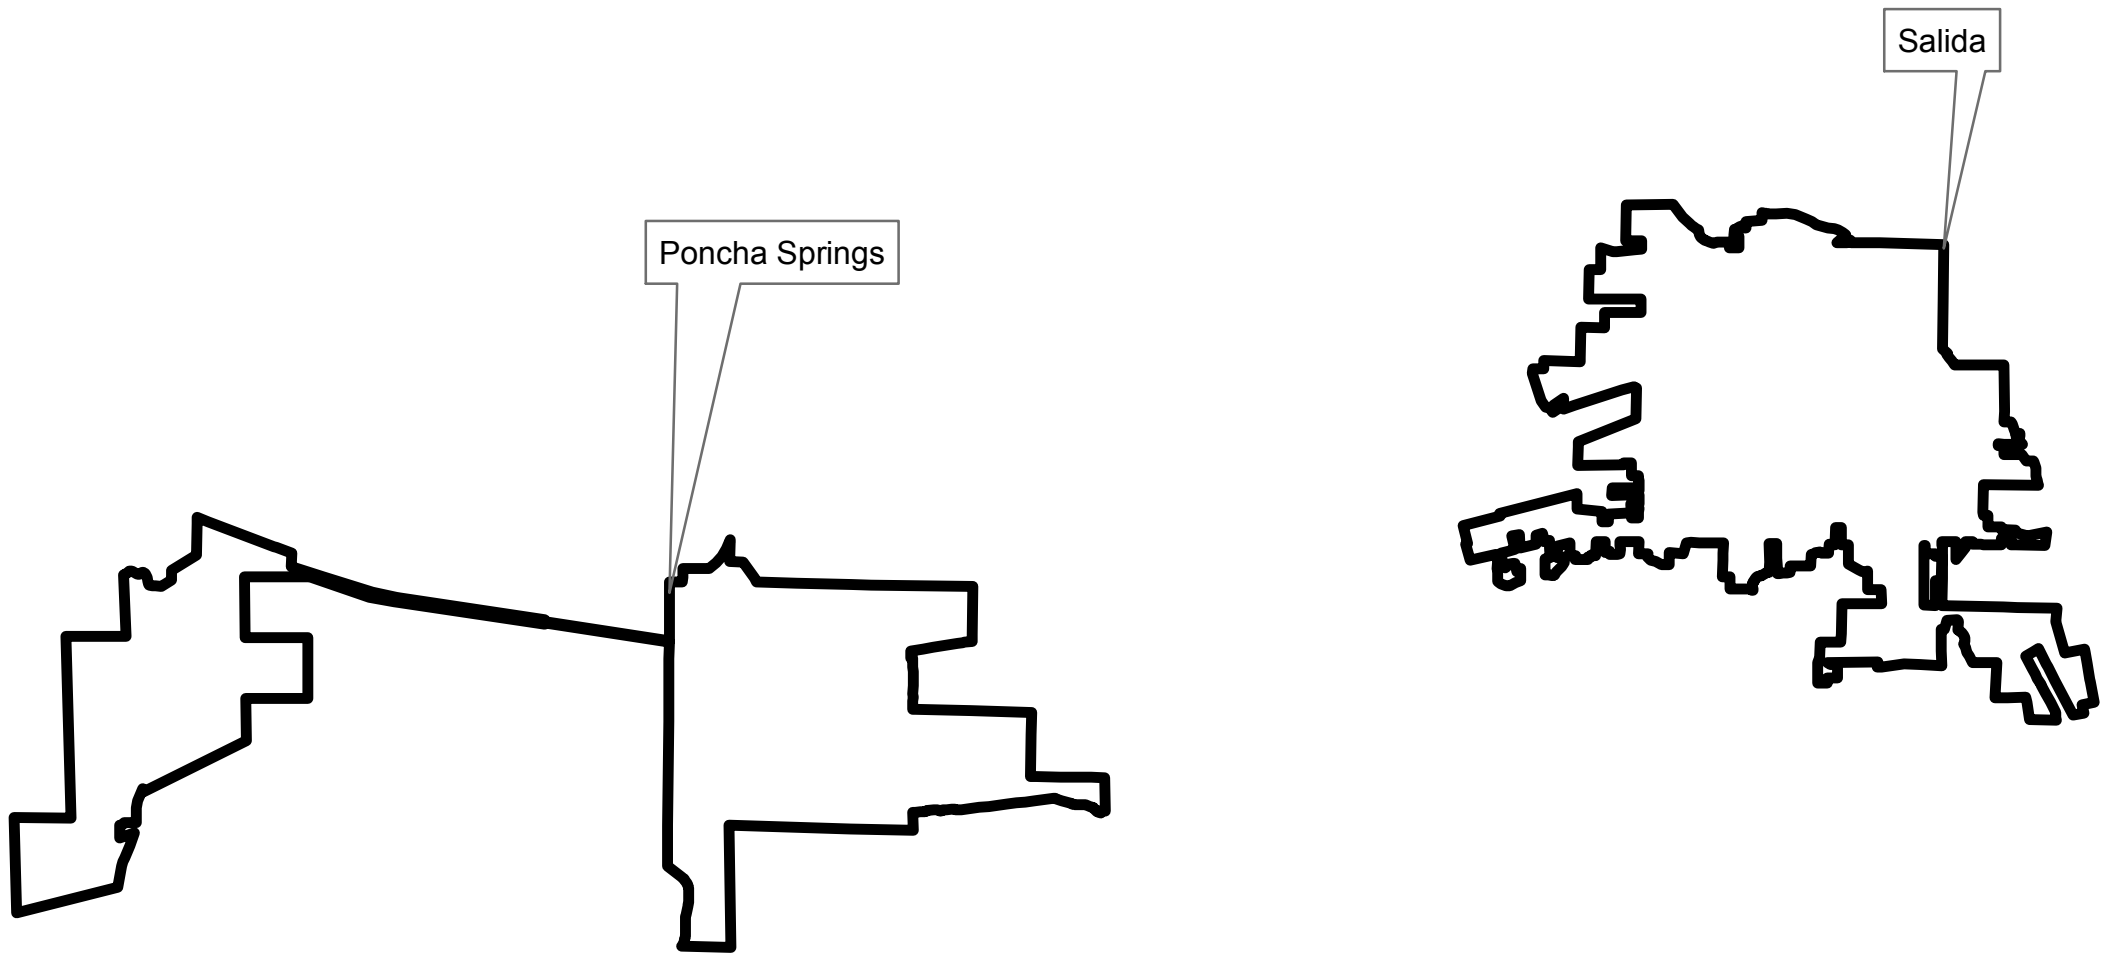

City of Salida Waste Water Service Plan Area

Legend

 Waste Water Service Limits