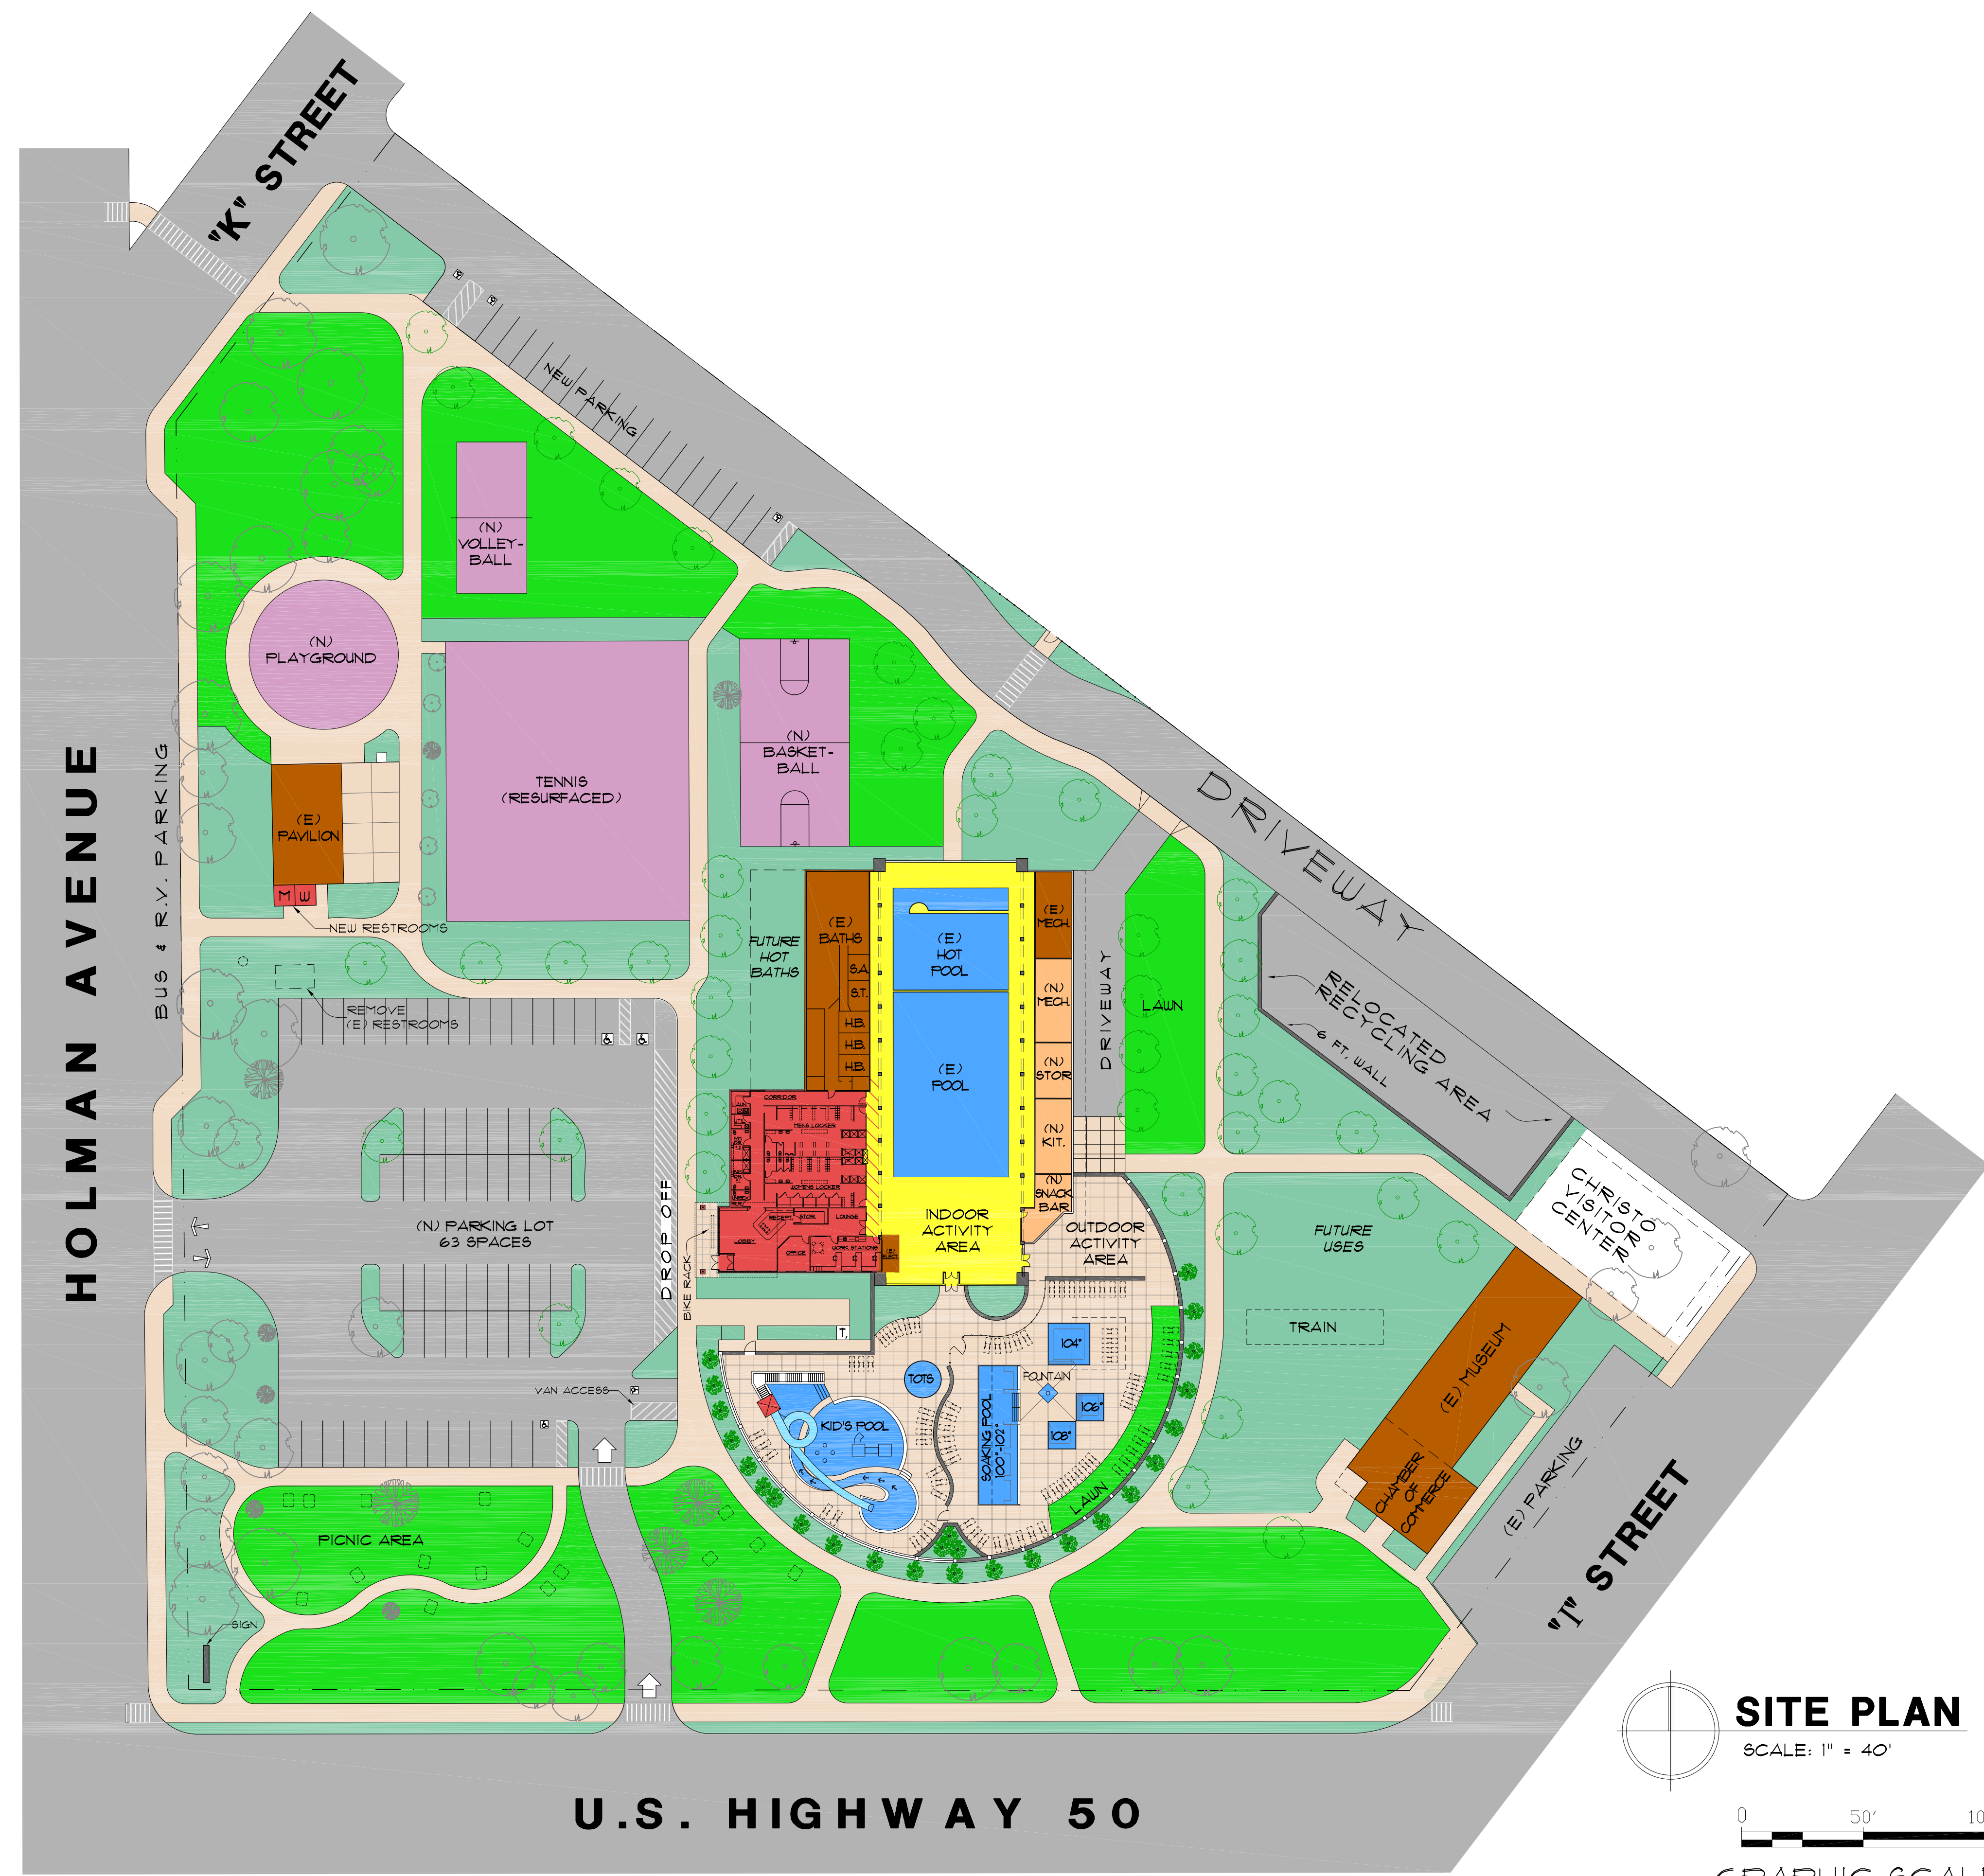

REDUCED PRINTS ARE ISSUED FOR CONVENIENCE ONLY -
CONSULT FULL SIZE DRAWINGS IN CASE OF CONFLICTS

SITE PLAN
SCALE: 1" = 40'
0 50' 100'
GRAPHIC SCALE

PROPOSED ADDITION PLAN
SCALE: 1/16" = 1'-0"

PROPOSED SALIDA HOT SPRINGS & CENTENNIAL PARK MASTER PLAN