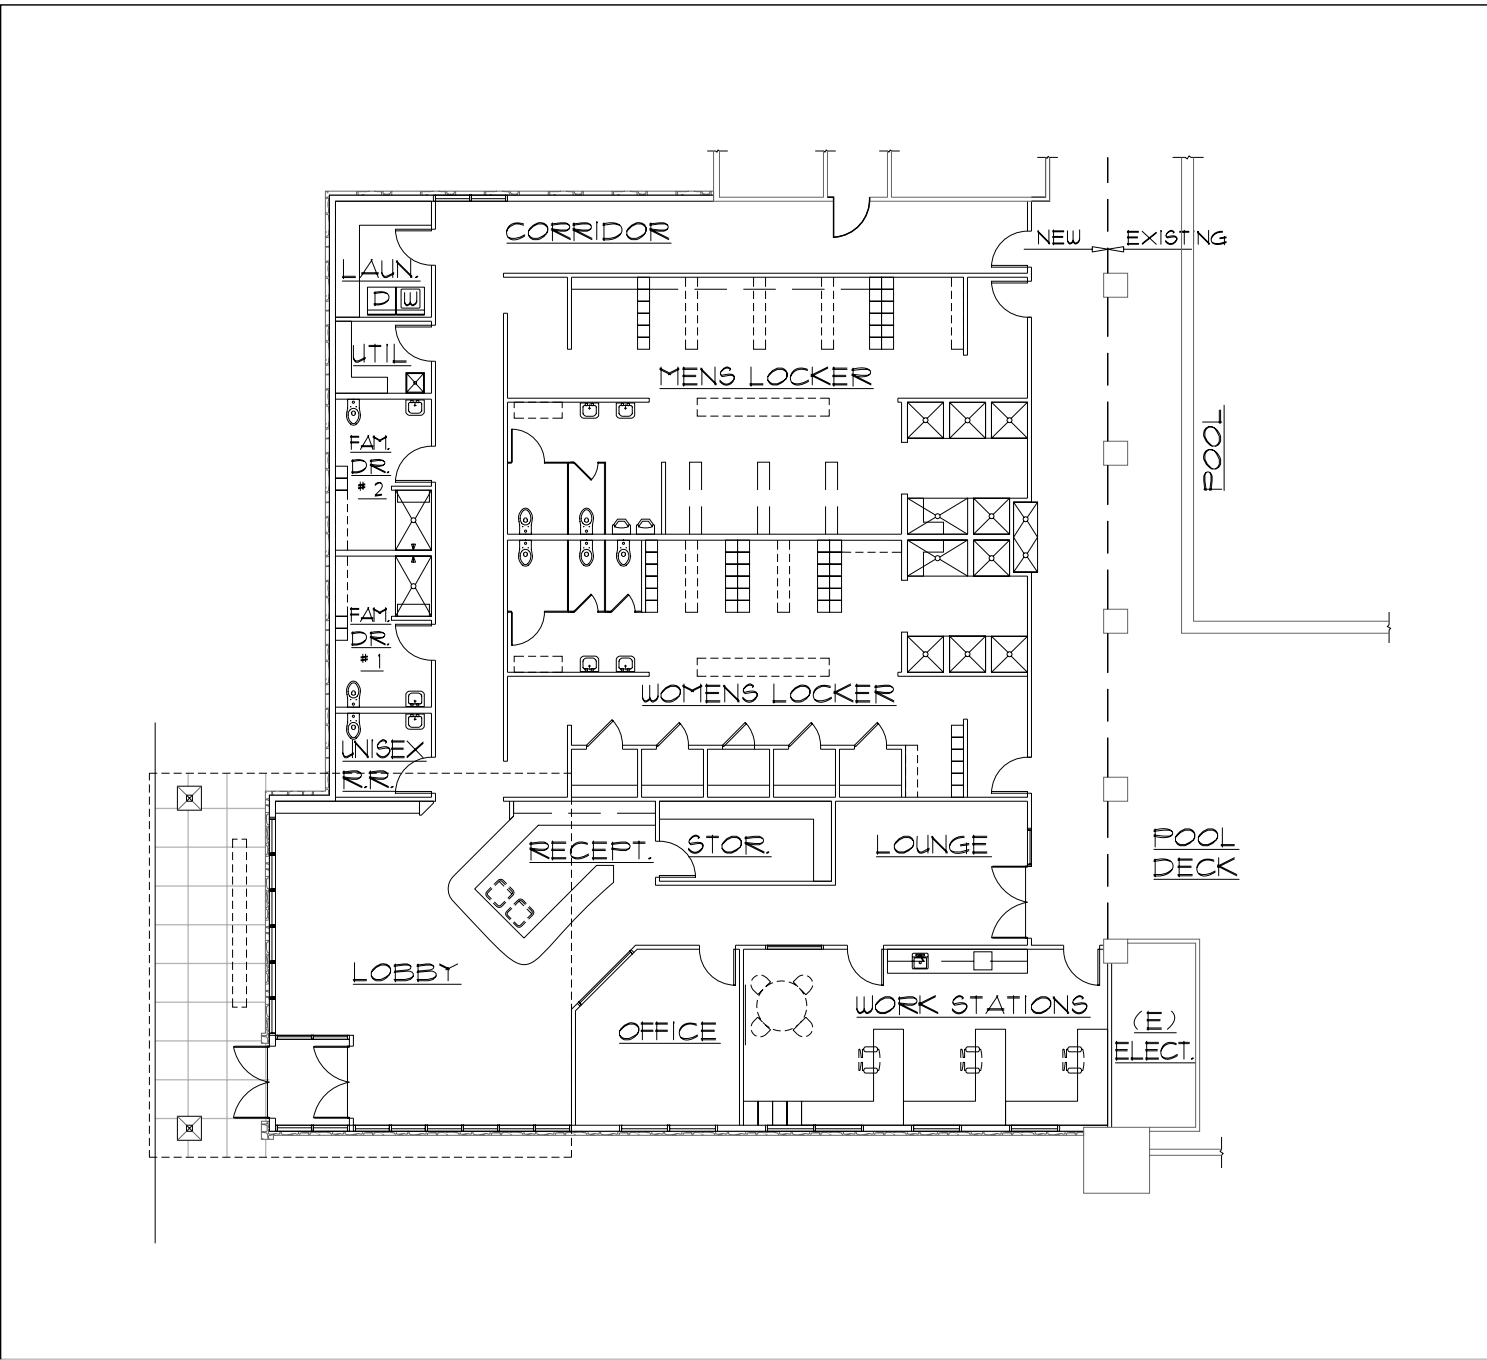

REDUCED PRINTS ARE ISSUED FOR CONVENIENCE ONLY -
CONSULT FULL SIZE DRAWINGS IN CASE OF CONFLICTS

SITE PLAN
SCALE: 1" = 40'
0 50' 100'
GRAPHIC SCALE

PROPOSED ADDITION PLAN
SCALE: 1/16" = 1'-0"

PROPOSED SALIDA HOT SPRINGS & CENTENNIAL PARK MASTER PLAN